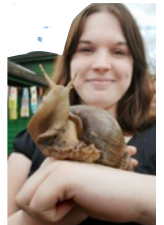

## Are snails nocturnal?

Yes. They dry up when there's too much sun. Also it's more dangerous for them during the day. Birds and other predators hunt them.

Snails hide from the sun under plants.

## What do snails eat?

Every flower in the garden! Most land snails eat plants and other vegetation. They love young plants. Some snails can eat meat.

## How do snails eat?

A garden snail has thousands of tiny teeth. The teeth are on a 'tongue'. This tongue works like a file to break up food.

A snail can eat through chalk and even some stones.

## Where are a snail's eyes?

On the end of one pair of tentacles. Snails use tentacles to see, smell and touch.